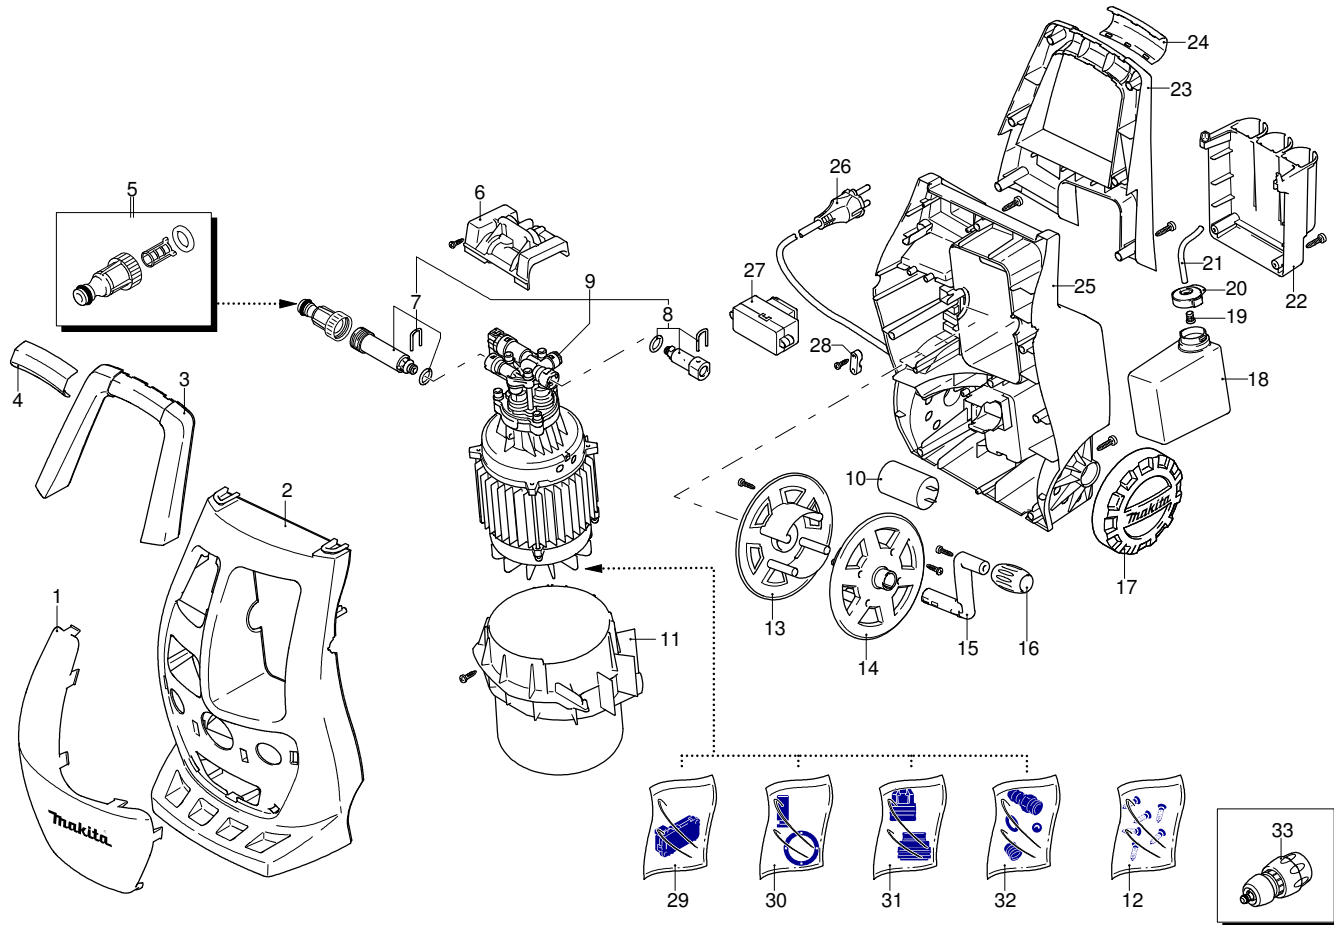

Model HW 112

Version:

Serial number:

Code: **13044**

07/12/2010

Validity	Pos.	Code	Description	Q
	1	3640240	Green guard	1
	2	3640200	Casing	1
	3	3640220	Handle	1
	4	3640340	Knob	1
	5	3082130	Water coupling kit	1
	6	3640290	Support	1
	7	3640580	Suction kit	1
	8	3640730	Delivery kit	1
	9	3640810	Electric pump assembly	1
	10	3640780	Capacitor	1
	11	3640300	Conveyor	1
	12	3640800	Screw kit	1
	13	3640250	Plate	1
	14	3640260	Plate	1
	15	3640270	Lever	1
	16	3640280	Knob	1
	17	3640760	Wheel	2
	18	3640380	Tank	1
	19	3440720	Filter	1
	20	3640390	Plug	1
	21	3640680	Pipe	1
	22	3640370	Accessories carrier	1
	23	3640230	Handle	1
	24	3640980	Knob	1
	25	3640210	Base	1
	26	3640770	Cable	1
	27	3640790	Switch	1
	28	3320200	Cable gland	1
	29	3640720	TSS kit	1
	30	3640820	Piston + seals kit	1
	31	3640550	Water seal kit	1
	32	3640740	Detergent suction kit	1
	33	3082661	Fitting	1

UN_CE_0585-MV

07/12/2010

Model HW 112

Version:

Serial number:

Code: **13044**

Validity	Pos.	Code	Description	Q
	1	3320152	Gun	1
	2	3320130	Extension	1
	3	3640650	Lance+lance head	1
	4	3320120	Lance+rotopower	1
	5	3640670	Lance head	1
	6	3640950	Fixed brush	1
	7	3640660	High pressure hose	1