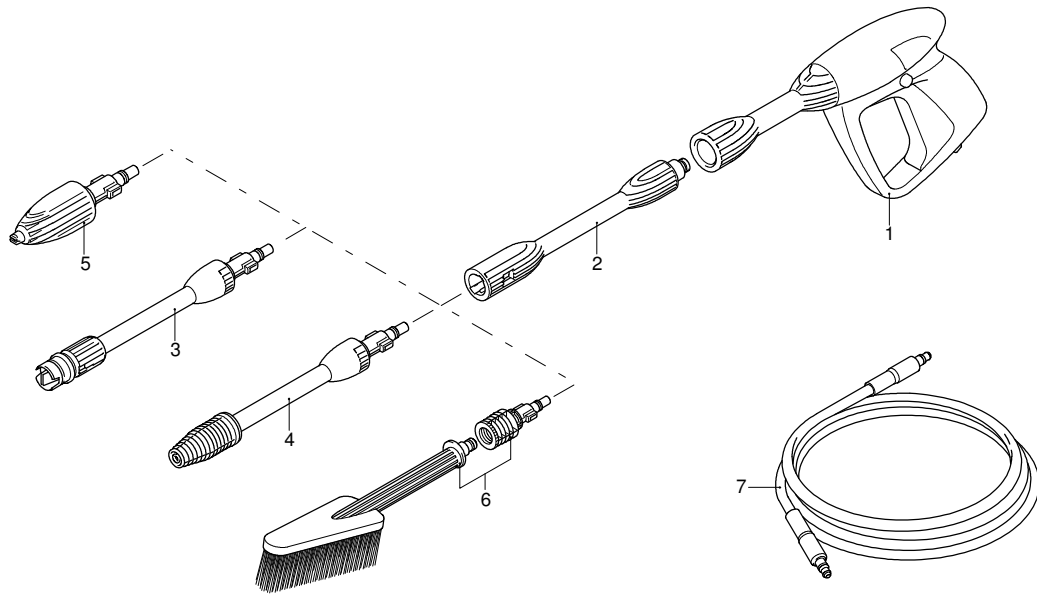

Model HW 112

Version:

Serial number:

Code: **13044**

07/12/2010

Validity	Pos.	Code	Description	Q
	1	3640240	Green guard	1
	2	3640200	Casing	1
	3	3640220	Handle	1
	4	3640340	Knob	1
	5	3082130	Water coupling kit	1
	6	3640290	Support	1
	7	3640580	Suction kit	1
	8	3640730	Delivery kit	1
	9	3640810	Electric pump assembly	1
	10	3640780	Capacitor	1
	11	3640300	Conveyor	1
	12	3640800	Screw kit	1
	13	3640250	Plate	1
	14	3640260	Plate	1
	15	3640270	Lever	1
	16	3640280	Knob	1
	17	3640760	Wheel	2
	18	3640380	Tank	1
	19	3440720	Filter	1
	20	3640390	Plug	1
	21	3640680	Pipe	1
	22	3640370	Accessories carrier	1
	23	3640230	Handle	1
	24	3640980	Knob	1
	25	3640210	Base	1
	26	3640770	Cable	1
	27	3640790	Switch	1
	28	3320200	Cable gland	1
	29	3640720	TSS kit	1
	30	3640820	Piston + seals kit	1
	31	3640550	Water seal kit	1
	32	3640740	Detergent suction kit	1
	33	3082661	Fitting	1

UN_CE_0585-MV

07/12/2010

Model HW 112

Version:

Serial number:

Code: **13044**

Validity	Pos.	Code	Description	Q
	1	3320152	Gun	1
	2	3320130	Extension	1
	3	3640650	Lance+lance head	1
	4	3320120	Lance+rotopower	1
	5	3640670	Lance head	1
	6	3640950	Fixed brush	1
	7	3640660	High pressure hose	1