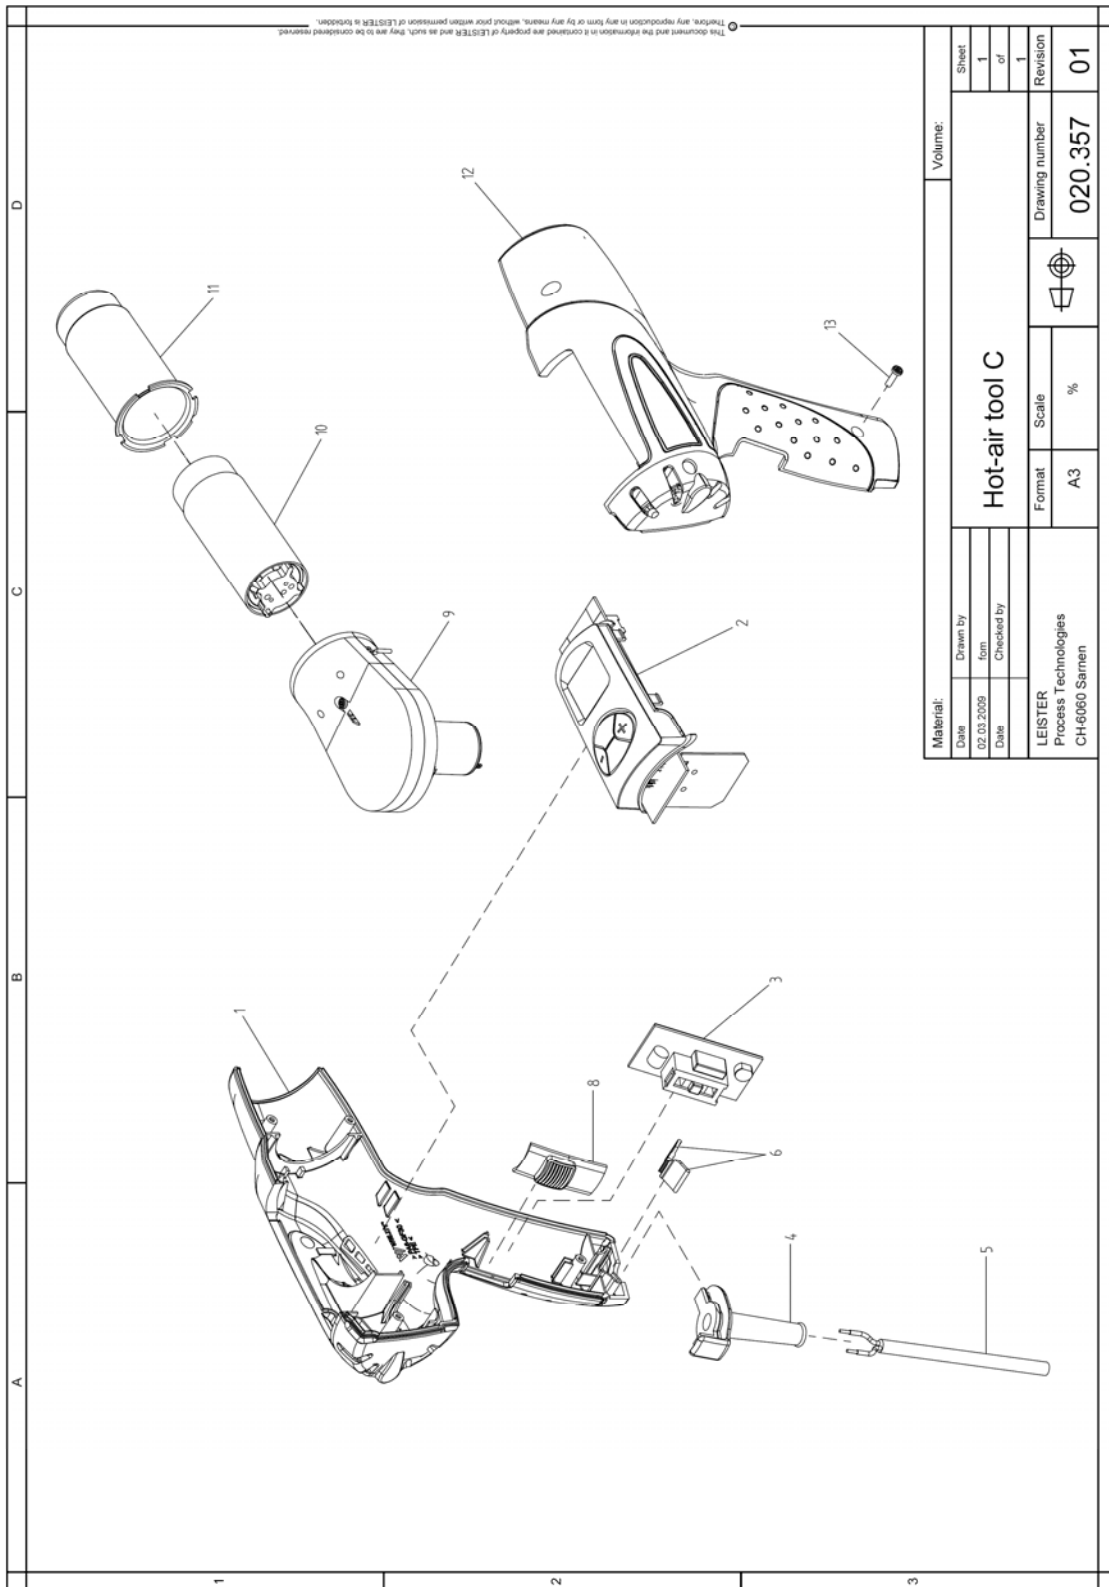

13.3 Exploded drawing Tool C

- 1 HG139079 Housing left part
- 2 HG119253 Main board complete
- 3 HG130430 Switch board
- 4 HG130419 Cord guard
- 5 HG130432 Power supply cord
- 6 HG130421 Strain relief
- 8 HG130416 Actuator printed 2-step
- 9 HG119256 Blower unit 110°C
- 10 HG131216 Heating element 230V/1800W
- 11 HG130420 Heater tube
- 12 HG139080 Housing right part
- 13 HG130417 Tamper resistant PT-screw
- HG130442 Plastic case